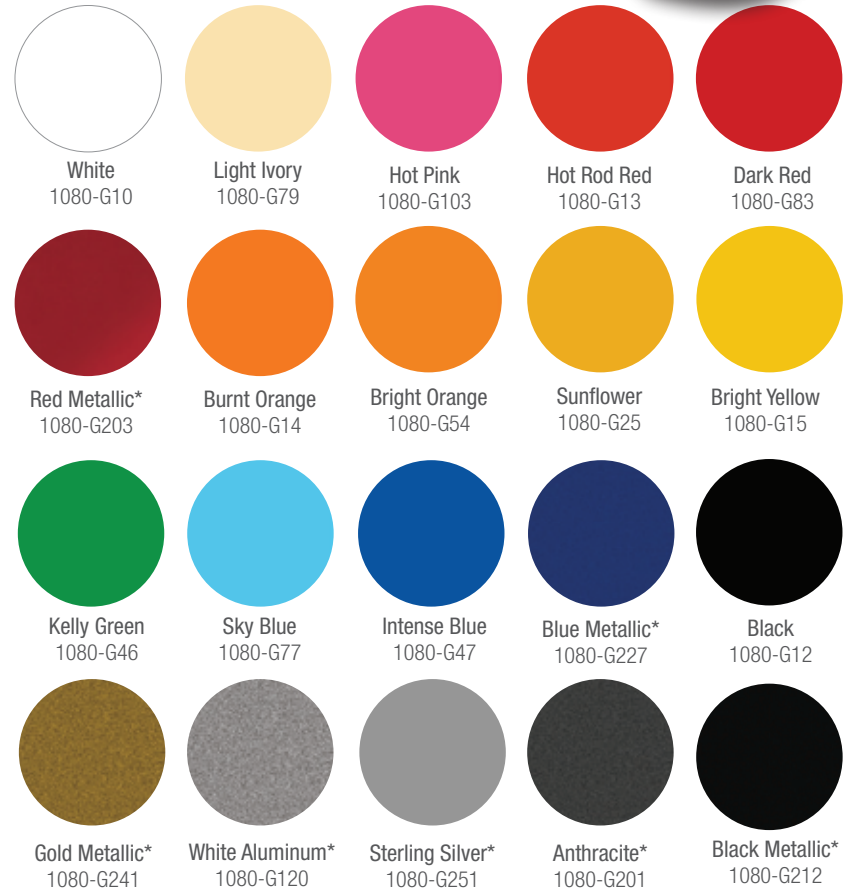

GLOSS

White
1080-G10

Light Ivory
1080-G79

Hot Pink
1080-G103

Hot Rod Red
1080-G13

Dark Red
1080-G83

Red Metallic*
1080-G203

Burnt Orange
1080-G14

Bright Orange
1080-G54

Sunflower
1080-G25

Bright Yellow
1080-G15

Kelly Green
1080-G46

Sky Blue
1080-G77

Intense Blue
1080-G47

Blue Metallic*
1080-G227

Black
1080-G12

Gold Metallic*
1080-G241

White Aluminum*
1080-G120

Sterling Silver*
1080-G251

Anthracite*
1080-G201

Black Metallic*
1080-G212

* Metallic

Colors shown on monitor and when printed are approximate representations of actual colors available.

© 3M 2013. All rights reserved. 3M is a trademark of 3M Company.
75-5100-2601-8

3M

Commercial Graphics
3M Center, Bldg. 220-12E-04
St. Paul, MN 55144 USA
General & Technical Information:
1-800-328-3908
www.3Mgraphics.com/1080