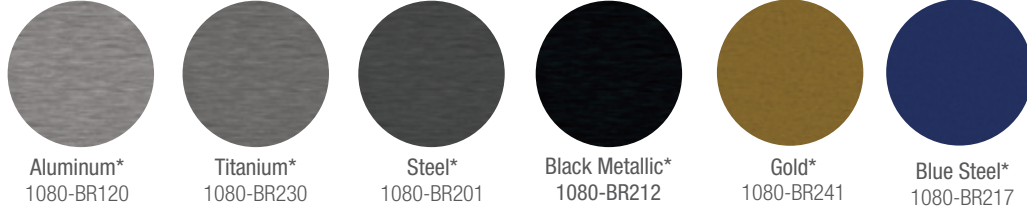

## BRUSHED METAL

Aluminum\*  
1080-BR120

Titanium\*  
1080-BR230

Steel\*  
1080-BR201

Black Metallic\*  
1080-BR212

Gold\*  
1080-BR241

Blue Steel\*  
1080-BR217

## CARBON FIBER

White  
1080-CF10

Anthracite\*  
1080-CF201

Black  
1080-CF12

## SATIN

White  
1080-S10

Pearl White  
1080-SP10

Black  
1080-S12

Gold Metallic\*  
1080-G241

White Aluminum\*  
1080-G120

Sterling Silver\*  
1080-G251

Anthracite\*  
1080-G201

Black Metallic\*  
1080-G212

\* Metallic

Colors shown on monitor and when printed are approximate representations of actual colors available.